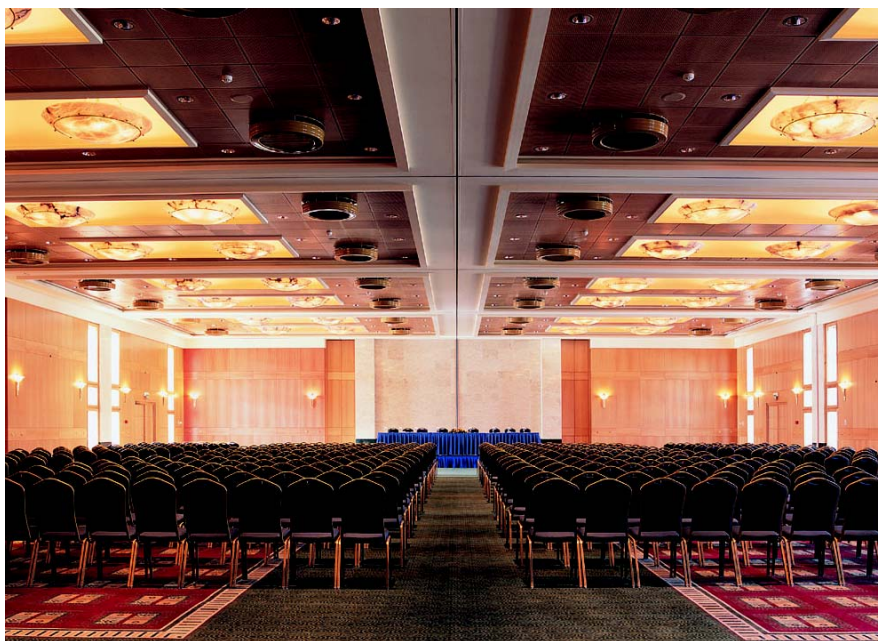

DIVANI APOLLON PALACE & SPA

A member of
The Leading Hotels of the World

Meetings & Conferences

Your meeting at Divani Apollon Palace & Spa becomes a success!

With more than 2,500 square meters of banqueting areas, most with daylight, and with our experienced staff we can satisfy even the most demanding client.

Meeting Room Capacities

Convention Rooms	Area sq.m.	Hight	Dimensions LxW	Theatre	School	Cocktail	Lunch/Dinner	U - Shape	Boardroom
Congress	755	5 mtrs.	37,75 x 21,1	1200	600	1200	700	160	180
1	86	5 mtrs.	10,5 x 8,25	100	50	80	60	45	50
2	75	5 mtrs.	10,5 x 7,2	75	35	50	40	40	45
3	75	5 mtrs.	10,5 x 7,2	75	35	50	40	40	45
4	137	5 mtrs.	13,1 x 10,5	180	90	140	120	60	65
5	139	5 mtrs.	13,1 x 10,6	180	90	140	120	60	65
6	164	5 mtrs.	15,45 x 10,6	190	100	170	140	70	80
1-2	162	5 mtrs.	15,45 x 10,5	190	100	170	140	70	80
1-2-3	238	5 mtrs.	22,65 x 10,5	300	150	300	200	100	110
1-2-3-4	375	5 mtrs.	35,75 x 10,5	600	300	460	330	150	160
1-2-6	326	5 mtrs.	21,1 x 15,45	450	230	400	280	100	110
1-2-3-F-6	478	5 mtrs.	22,65 x 21,1	620	320	600	420	115	130
2-3	151	5 mtrs.	14,4 x 10,5	180	90	150	120	65	70
2-3-4	259	5 mtrs.	27,5 x 10,5	460	230	380	240	110	120
3-4	213	5 mtrs.	20,3 x 10,5	270	140	250	180	90	100
3-4-5-F	428	5 mtrs.	21,1 x 20,3	580	250	500	360	110	130
4-5	276	5 mtrs.	21,1 x 13,1	420	220	350	240	95	110
5-F	215	5 mtrs.	20,3 x 10,6	280	140	250	180	90	100
5-F-6	379	5 mtrs.	35,75 x 10,6	600	30	460	330	150	160
6-F	240	5 mtrs.	22,65 x 10,6	300	150	300	200	100	110
KLEONIKI (A+B)	194	2, 70 mtrs	14,25 x 13,6	220	110	300	220	55	70
KLEONIKI (A)	96	2, 70 mtrs	14,25 x 6,7	100	50	100	80	45	50
KLEONIKI (B)	98	2, 70 mtrs	14,25 x 6,9	100	50	100	80	45	50