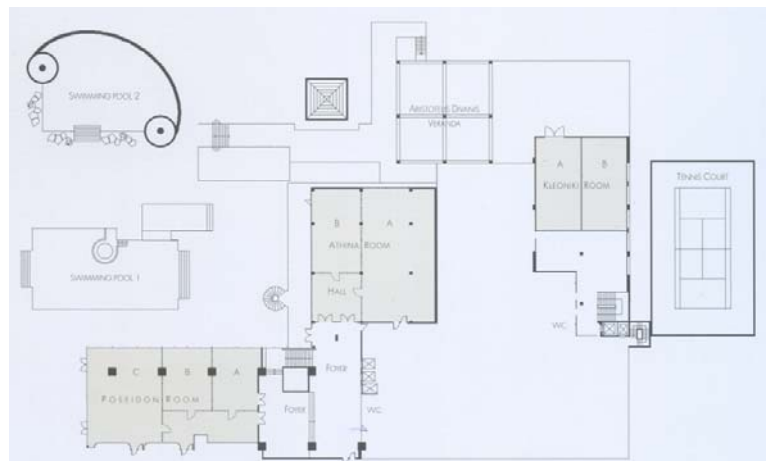

DIVANI APOLLON PALACE & SPA

A member of
The Leading Hotels of the World

Divani Apollon Palace & Spa

10 Ag. Nikolaou & Iliou Street

166 71 Athens

Tel:+30-210-8911100, Fax:+30-210-9658010

E-mail: divanis@divaniapollon.gr