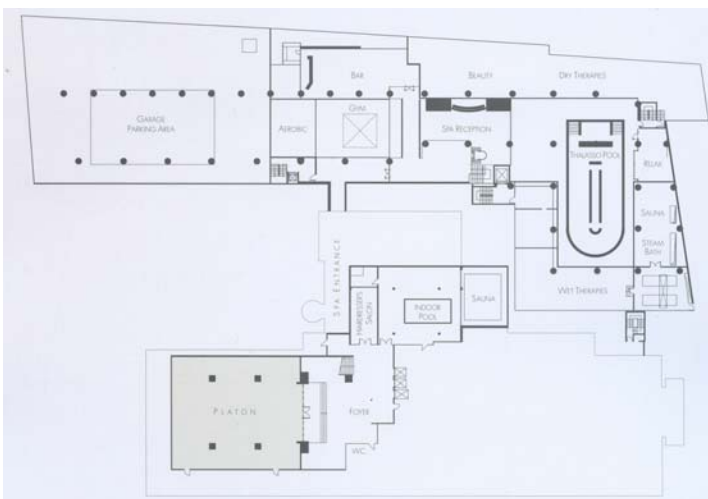

DIVANI APOLLON PALACE & SPA

A member of
The Leading Hotels of the World

Divani Apollon Palace & Spa

10 Ag. Nikolaou & Iliou Street

166 71 Athens

Tel:+30-210-8911100, Fax:+30-210-9658010

E-mail: divanis@divaniapollon.gr