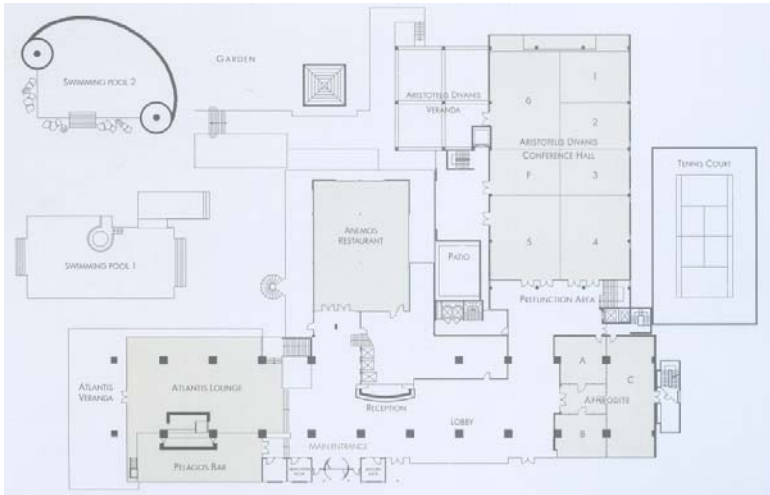

DIVANI APOLLON PALACE & SPA

A member of
The Leading Hotels of the World

Divani Apollon Palace & Spa

10 Ag. Nikolaou & Iliou Street

166 71 Athens

Tel:+30-210-8911100, Fax:+30-210-9658010

E-mail: divanis@divaniapollon.gr